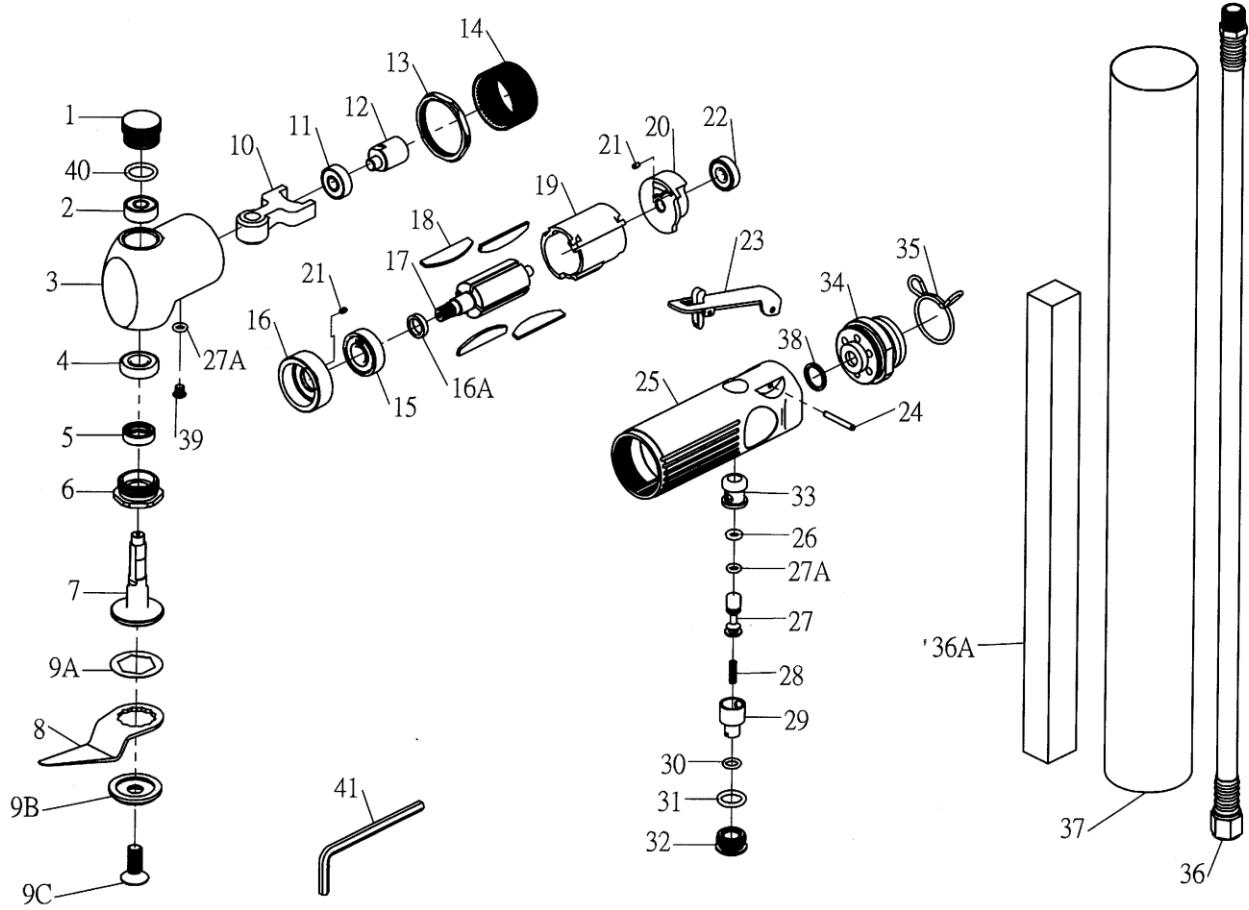

OS-307 **GAV** HAVALI CAM FİTİL KESME

No.	Parça Adı	Adet
1	Plug	1
2	Ball Bearing	1
3	Head	1
4	Ball Bearing	1
5	Seal Oil	1
6	Nut Clamp	1
7	Spindle Drive	1
8	Blade 57mm	1
9A	Packing	1
9B	Retainer	1
9C	Screw	1
10	Fork Drive	1
11	Ball Bearing	1
12	Shaft Crank	1
13	Nut	1
14	Retainer	1
15	Ball Bearing	1
16	Front Plate	1
16A	Washer	1
17	Rotor	1
18	Rotor Blade	4
19	Cylinder	1
20	End Plate	1

No.	Parça Adı	Adet
21	Pin	2
22	Ball Bearing	1
23	Throttle Lever	1
24	LeverPin	1
25	Housing	1
26	O-Ring	1
27	Valve Stem	1
27A	O-Ring (P5)	2
28	Valve Spring	1
29	Air Regulator	1
30	O-Ring (P7)	1
31	O-Ring (P12)	1
32	Throttle Valve Plug	1
33	Valve Bushing	1
34	Throttle Arbor	1
35	Stop Ring	1
36	Air Hose Assy 1/4"	1
36A	Sponge	1
37	Exhaust Hose	1
38	Packing	1
39	Screw	1
40	O-Ring (P14)	1
41	Hex. Key	1